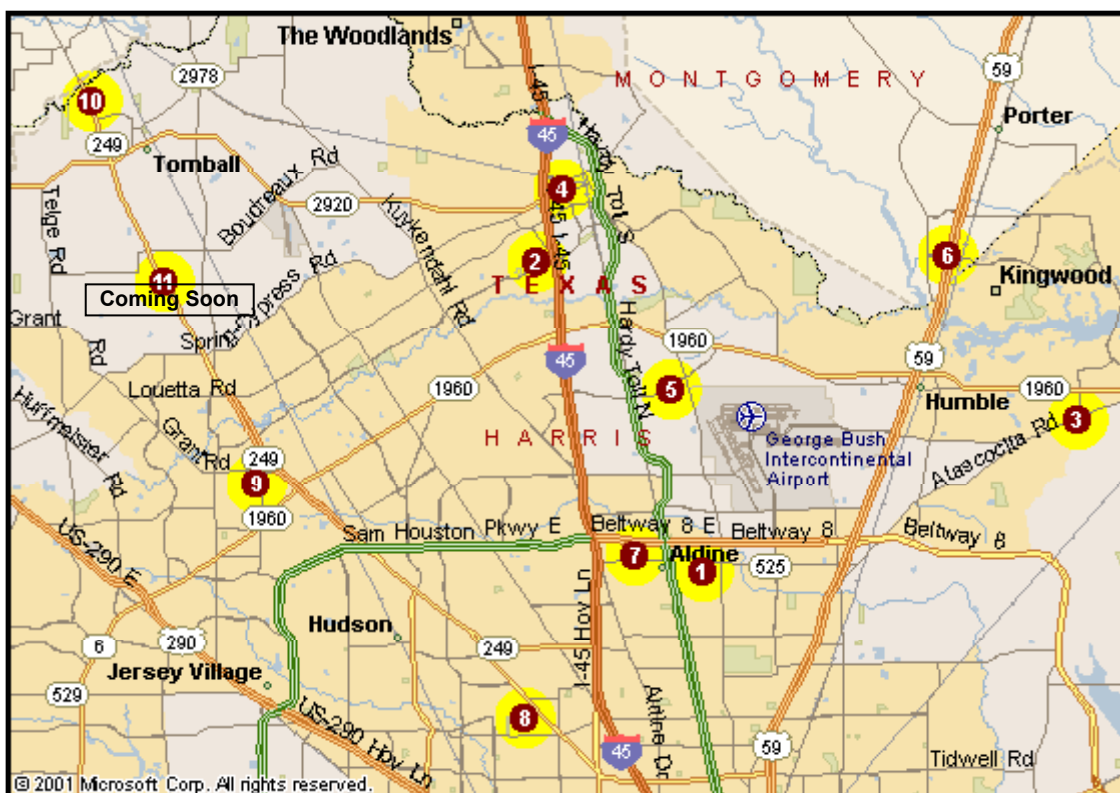

InvesTex ATM Locations

| | Locations | Street | City | State | Zip |
|----|------------------------|-------------------------|----------|-------|-------|
| 1 | Aldine Branch | 905 Aldine Bender | Houston | TX | 77032 |
| 2 | Cypresswood Branch | 230 Cypresswood | Spring | TX | 77388 |
| 3 | Atascocita Branch | 5444 Atascocita Road | Humble | TX | 77346 |
| 4 | Carl Wunsche HS | 900 Wunsche Loop | Spring | TX | 77373 |
| 5 | North Harris College | 2700 W.W. Thorne Drive | Houston | TX | 77073 |
| 6 | Kingwood College | 20000 Kingwood Drive | Kingwood | TX | 77339 |
| 7 | Parkway Center | 250 Sam Houston Parkway | Houston | TX | 77060 |
| 8 | Carver Center | 2330 S. Victory | Houston | TX | 77088 |
| 9 | Willow Chase Center | 9449 Grant Road | Houston | TX | 77070 |
| 10 | Tomball College | 30555 Tomball Parkway | Tomball | TX | 77375 |
| 11 | Tomball Parkway Branch | 24922 Tomball Parkway | Tomball | TX | 77375 |

NOTE: - Access to ATMs located in colleges and high school may vary.