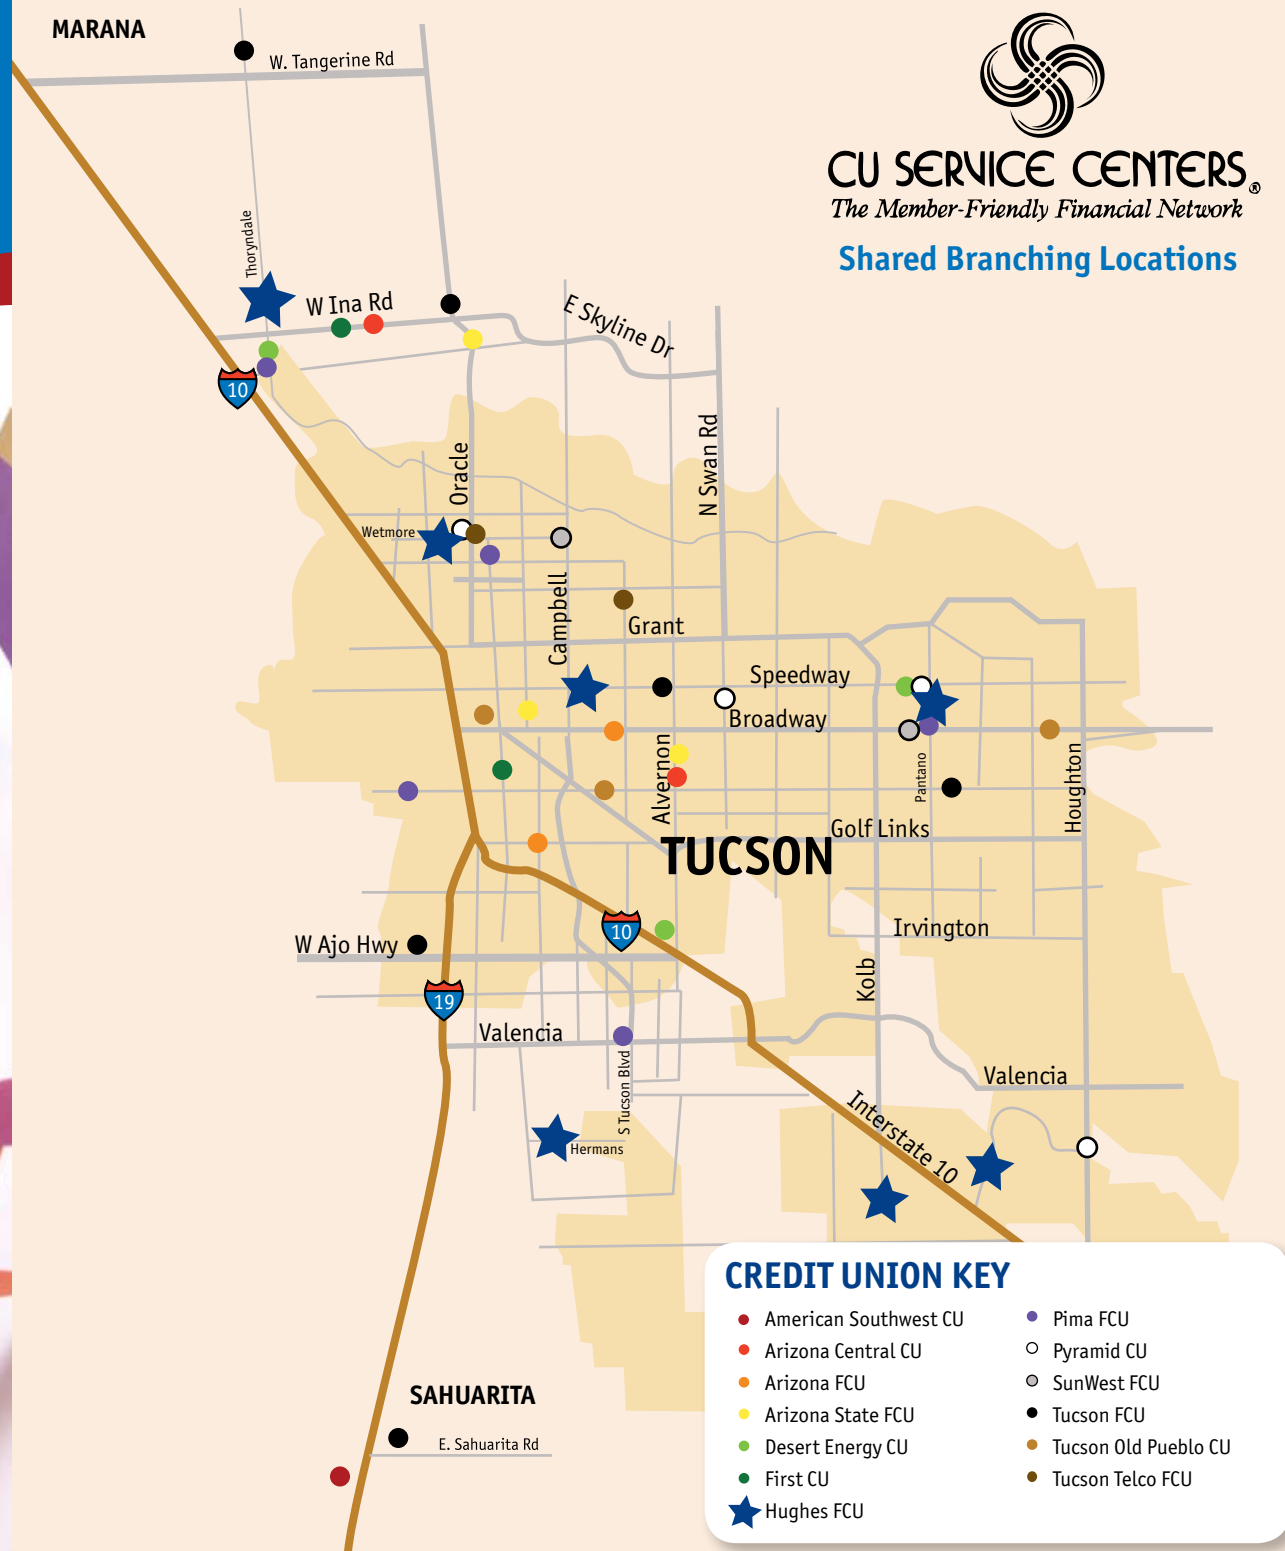

### Voyager Resort Branch

8701 S. Kolb Road  
M-F 8:30 am–4:30 pm  
ATM

# Shared Branching

**CU SERVICE CENTERS**  
The Member-Friendly Financial Network

## Shared Branching Locations

CREDIT UNION KEY	
● American Southwest CU	● Pima FCU
● Arizona Central CU	○ Pyramid CU
● Arizona FCU	○ SunWest FCU
● Arizona State FCU	● Tucson FCU
● Desert Energy CU	● Tucson Old Pueblo CU
● First CU	● Tucson Telco FCU
★ Hughes FCU	